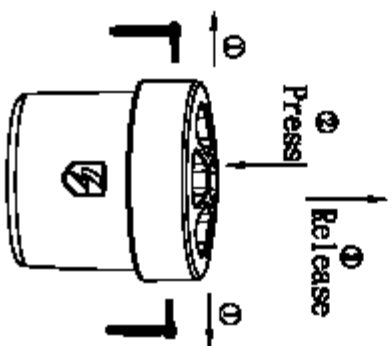

OPERATING INSTRUCTIONS

- Make sure safety pins are inserted into the gas landmine; insert the supplied master key into lock and turn clockwise (Fig. 1)
- Inject gas landmine with Top Gas (Fig. 2)
- Add water or powder (max volume: 30ml) (Fig. 3)
- Remove safety pins; step on the gas landmine and upon removal of foot pressure the gas landmine will activate (Fig. 4)
- If the centre trigger is not flush with the bottom of the gas landmine, press the trigger with a pencil and release until it is flush, otherwise, unscrew the top cover and remove and re-install the centre core using the supplied master key

fig.1

fig.2

fig.3

fig.4

REPLACEMENT PARTS AVAILABLE:

- Condensed gas cylinder, part # TGC-X004
- X-Power CO₂ Replacement Core, Part # ACC-XP01
- Colored powder, part #
 - Set of three single charge (purple, yellow & blue) – ACC-CP01
 - Large size multiple charges (purple) – ACC-PD02P
 - Large size multiple charges (yellow) – ACC-PD02Y
 - Large size multiple charges (blue) – ACC-PD02B